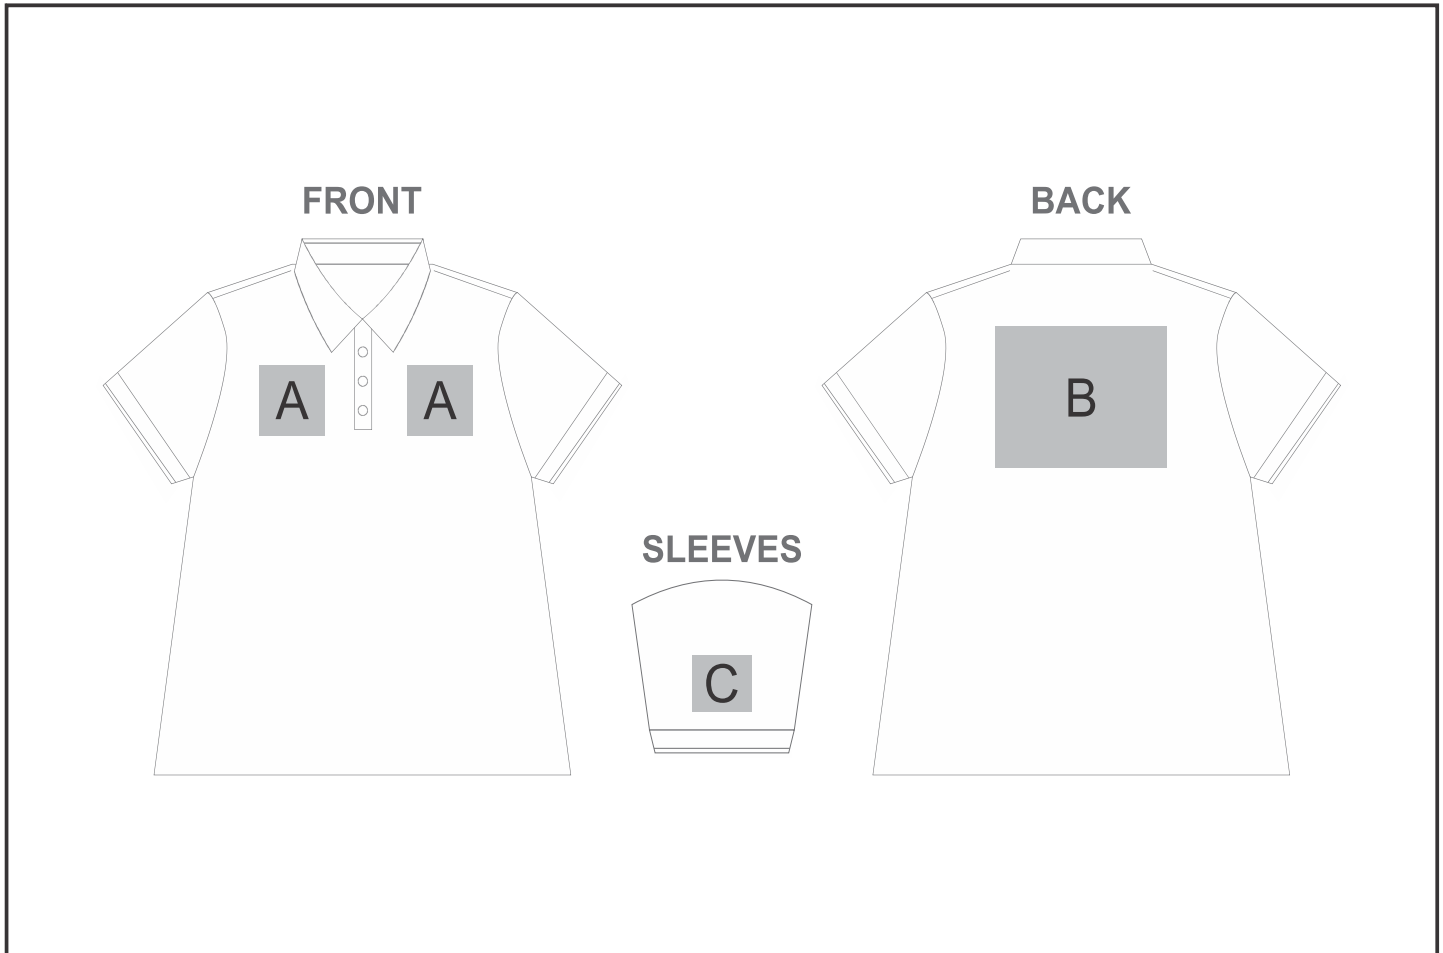

BAS-11202

Mens Delta Golf Shirt

Need to know:

Includes 1-Position Embroidery OR 1-Position Digital Transfer (setup fees apply)

- DTC/EMB inclusive Parameters: Left/Right Chest or Back = 100mm x 100mm

Branding Options:

Position	Branding Method (Branding Code)	No. of Colours	Dimension
A	Embroidery (EM-CLOTHING)	N/A	100mm wide x 100mm high
A	Digital Transfer Clothing A6 (DTC-A6)	Full Colour	100mm wide x 100mm high
A	Screen Print (SA)	6 Colours	100mm wide x 80mm high
A	Silicone (STP-A)	N/A	30mm wide x 30mm high
A	Silicone (STP-B)	N/A	50mm wide x 50mm high
A	Silicone (STP-C)	N/A	80mm wide x 80mm high
A	Silicone (STP-D)	N/A	100mm wide x 40mm high
B	Embroidery (EM-CLOTHING)	N/A	200mm wide x 200mm high

B	Digital Transfer Clothing A6 (DTC-A6)	Full Colour	105mm wide x 148mm high
B	Digital Transfer T-shirts A5 (DTC-A5)	Full Colour	210mm wide x 148mm high
B	Screen Print (SA)	6 Colours	260mm wide x 200mm high
B	Silicone (STP-A)	N/A	30mm wide x 30mm high
B	Silicone (STP-B)	N/A	50mm wide x 50mm high
B	Silicone (STP-C)	N/A	80mm wide x 80mm high
B	Silicone (STP-D)	N/A	120mm wide x 40mm high

C	Embroidery (EM-CLOTHING)	N/A	80mm wide x 80mm high
C	Digital Transfer Clothing A6 (DTC-A6)	Full Colour	80mm wide x 80mm high
C	Screen Print (SA)	6 Colours	90mm wide x 60mm high
C	Silicone (STP-A)	N/A	30mm wide x 30mm high
C	Silicone (STP-B)	N/A	50mm wide x 50mm high
C	Silicone (STP-C)	N/A	80mm wide x 80mm high